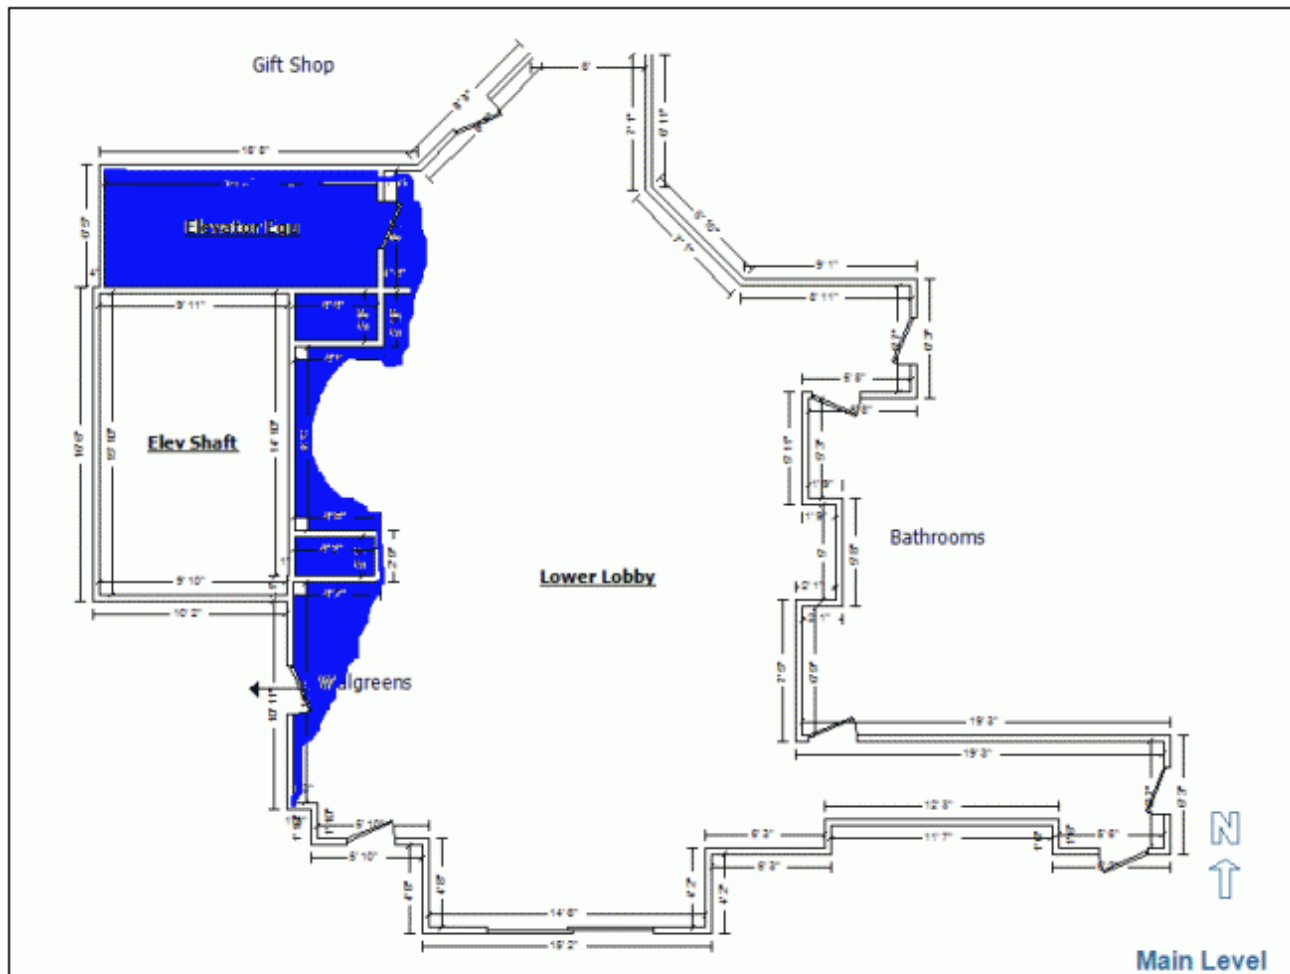

MOISTURE MAPPING

Common Lobby 1st Floor Moisture Map

Drying Area Design Layout

[-] hide

[Edit Design](#)